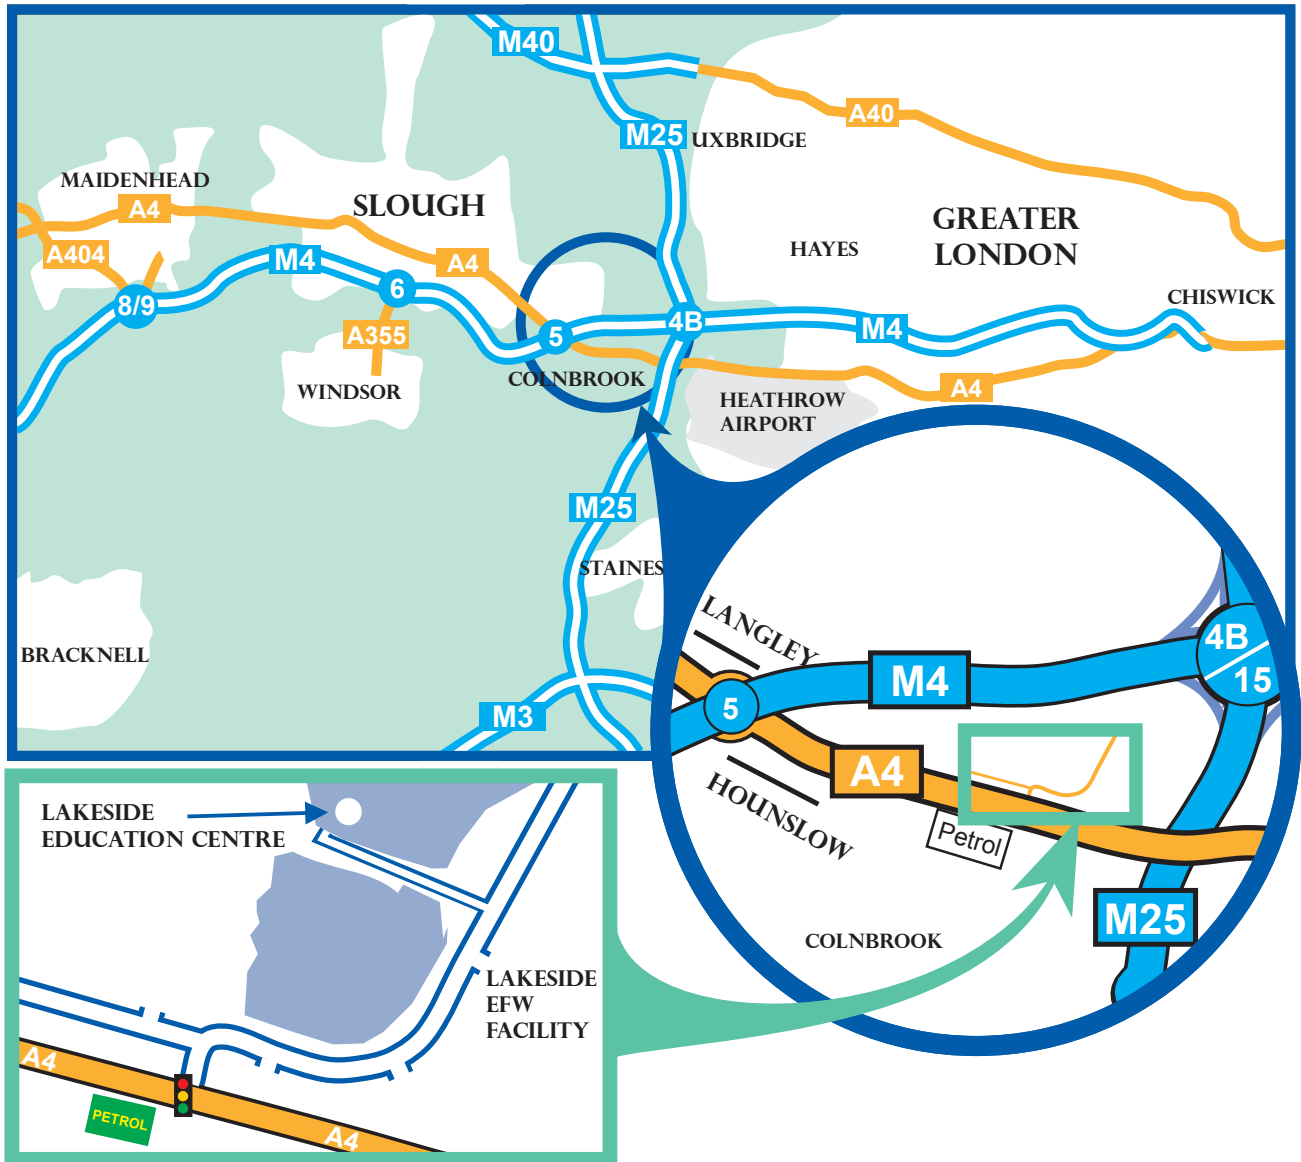

## Directions to the Lakeside Energy from Waste Facility & Education Centre

**By Road from M25 Junction 15 and M4 Junction 5:** Exit the M25 at Junction 15 onto the M4 westbound. Exit the M4 at Junction 5 (Langley). At the roundabout take the A4 (East) towards Heathrow, Staines and London. At the traffic lights (about 200 yards from roundabout) move into the middle lane and go straight ahead. After approx. one mile you will come to a set of traffic lights opposite a BP service station. Turn left here onto Lakeside Road. Continue along Lakeside Road, the Education Centre is signposted on the left.

**For the Energy from Waste Facility:** Follow Lakeside Road around to the right for approximately 250 yards and enter via Gate C.

**For the Education Centre:** Continue along Lakeside Road, it is signposted on the left past Gate C.

**By Rail:** From Paddington main line station take the Great Western line to Slough/ Reading. Alight at Slough. At Slough main line station you can either get a taxi from the rank outside or take a 191 bus from the bus station (adjacent to the train station) and request the Colnbrook Bypass stop by Lakeside Road. For train schedules please telephone the National Rail Enquiry line on 08457 48 49 50.